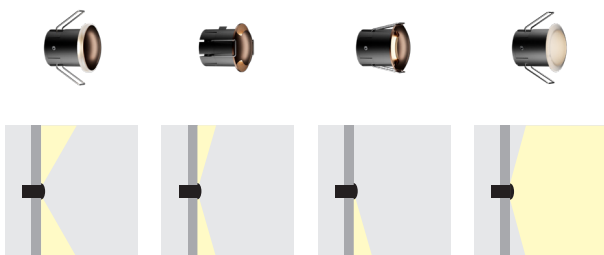

CÔNG TY CỔ PHẦN THƯƠNG MẠI THIẾT BỊ CHIẾU SÁNG CƠ BẢN

Địa chỉ (Address): 88 Lê Trọng Tấn, Phường Tây Thạnh, Quận Tân Phú, Tp.HCM

Mã số thuế (Tax code): 0314576179

Hotline : 0972 340 441