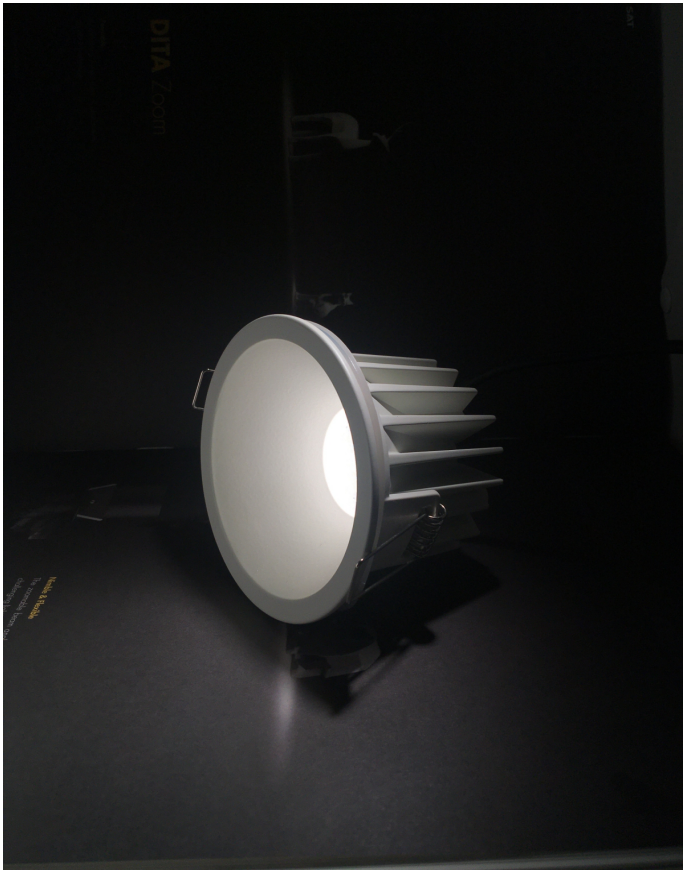

**BASIC
LIGHT**

CÔNG TY CỔ PHẦN THƯƠNG MẠI THIẾT BỊ CHIẾU SÁNG CƠ BẢN
Địa chỉ (Address): 88 Lê Trọng Tấn, Phường Tây Thạnh, Quận Tân Phú, Tp.HCM
Mã số thuế (Tax code): 0314576179
Hotline : 0972 340 441

SAT

ACCORD

12w / Φ 95X66mm

Φ 85mm