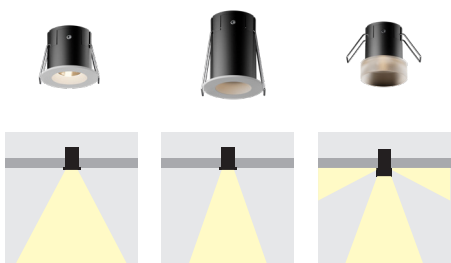

CÔNG TY CỔ PHẦN THƯƠNG MẠI THIẾT BỊ CHIẾU SÁNG CƠ BẢN

Địa chỉ (Address): 88 Lê Trọng Tấn, Phường Tây Thạnh, Quận Tân Phú, Tp.HCM

Mã số thuế (Tax code): 0314576179

Hotline : 0972 340 441